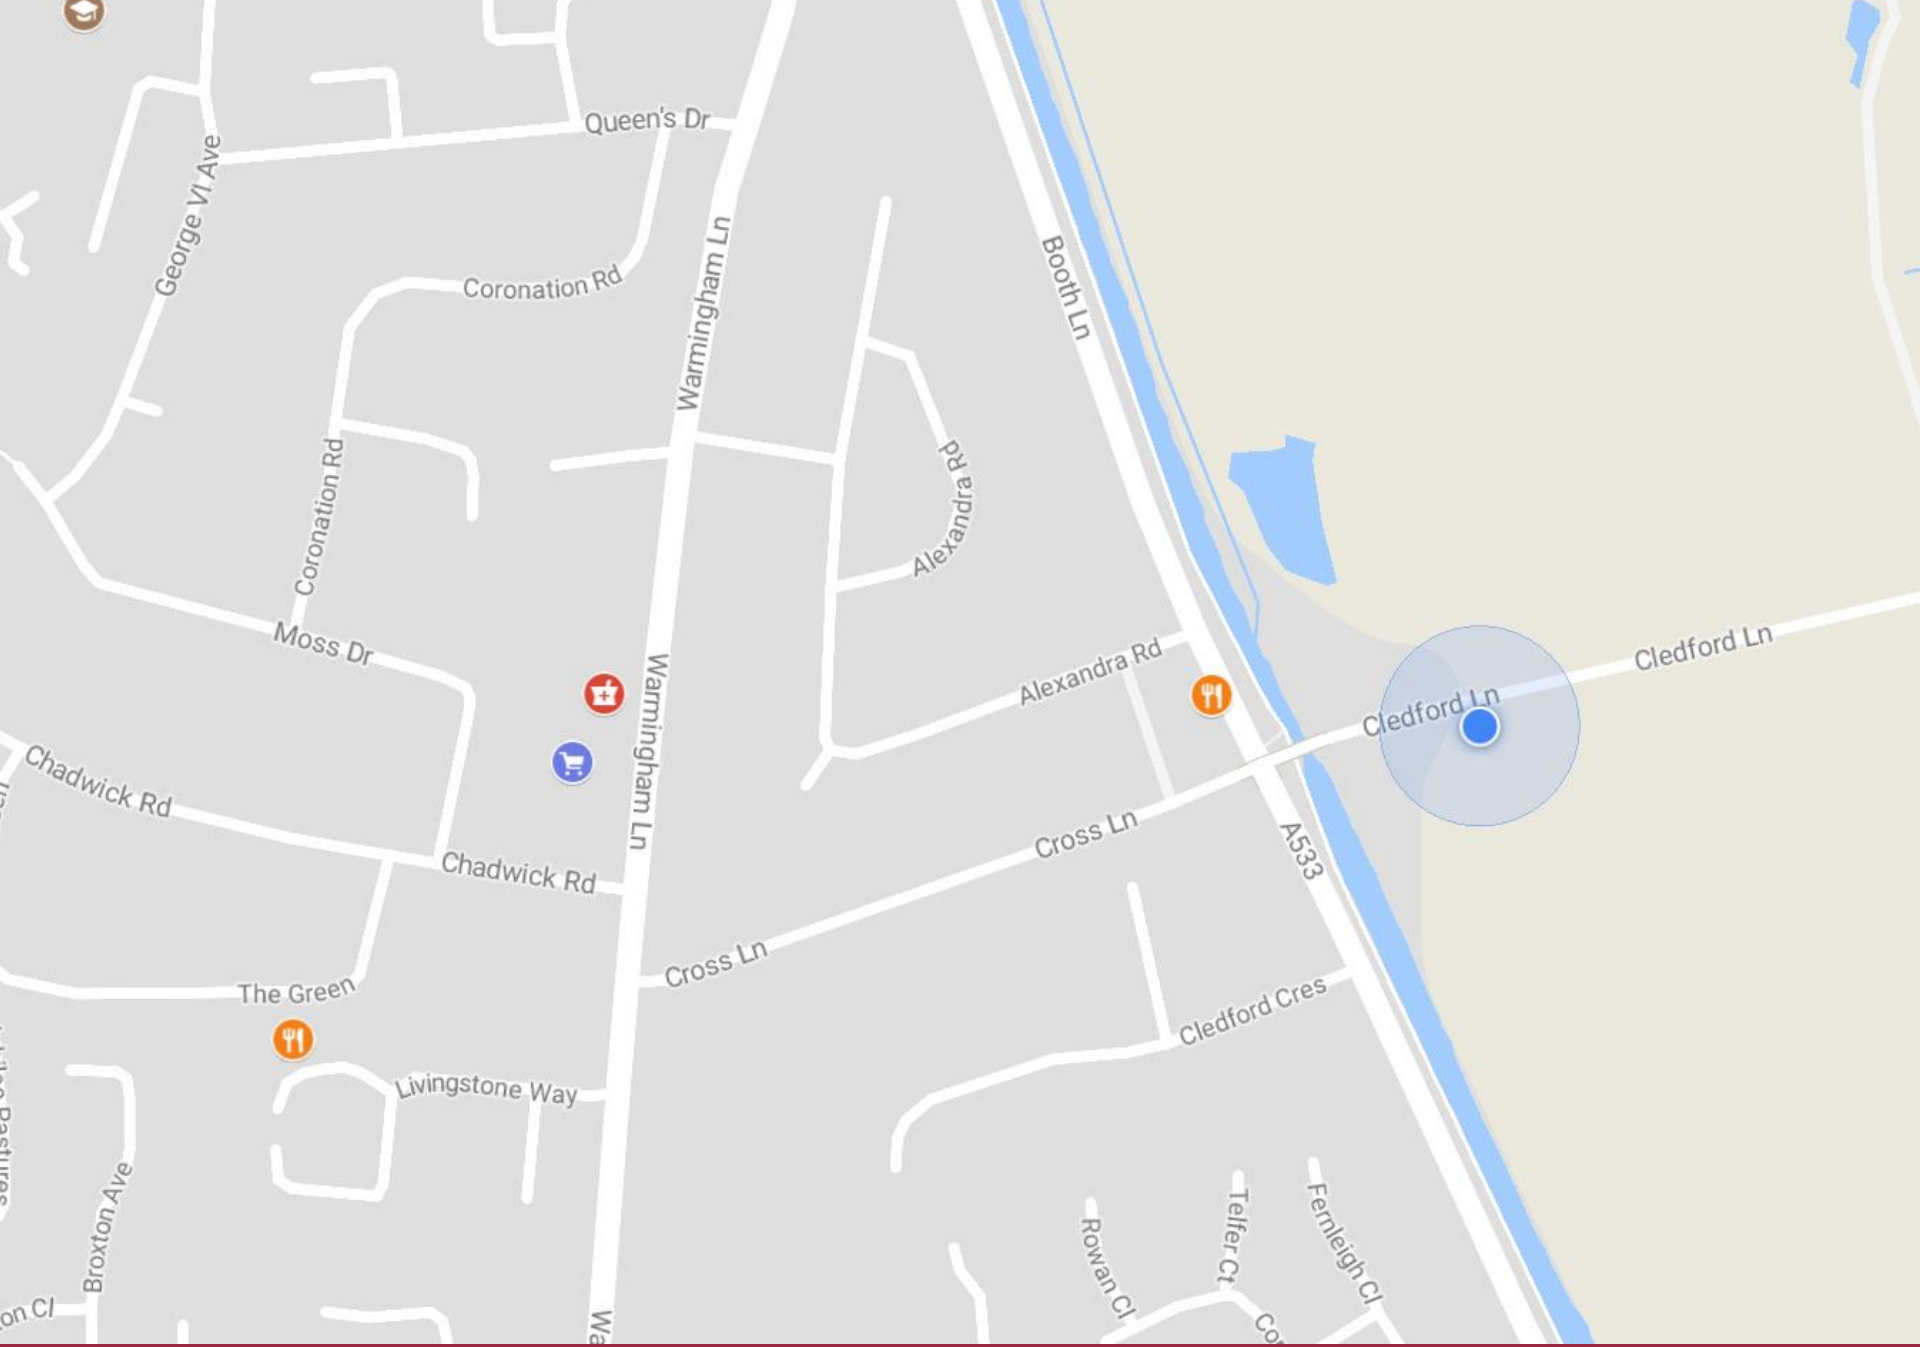

ansa

How to find us
at the Environmental Hub

Sign in

Middlewich

Sproston Green

MOSTON

Kinderton

OCCLESTON

OFFICIAL

OFFICIAL

Directions to:
Ansa Environmental Services Ltd
Environmental Hub
Cledford Lane
Middlewich
CW10 0JR

- What3words for Ansa: `disbanded.remedy.safely`
- From the M6 take Junction 18
- From Winsford take the A54
- From Crewe take A532 towards A530
- From Sandbach follow signs for Middlewich
- For LGVs, entrance is through gate 3, the third on the right, off Cledford Lane
- For all other vehicles, the entrance to the site is gate 1, the first on the right, off Cledford Lane. Once on site, carparks can be found on the left and right